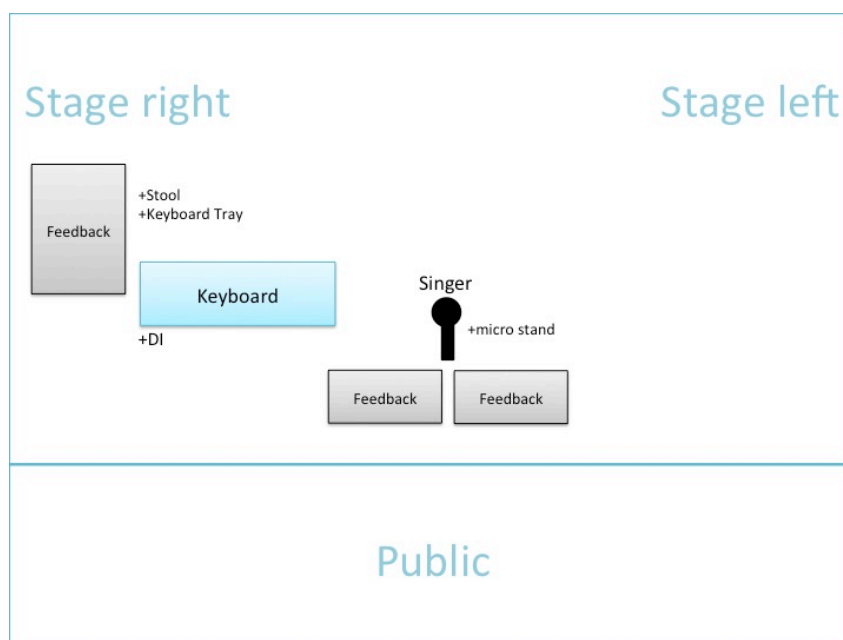

Indie Label LUCILLE7

Mrs Duong Xuân GIGNOT

xuan@lucille7.com

+33 669 621 675

Set: 8 titres – 35 minutes

Stage design:

Sound Patch:

Track	Instruments	Micros	Musicians	Feedback
1	Clavier	DI	Rémy	Keyboard+Voice
2	Voice	SM58 or Beta 58	Xuân	Keyboard+Voice

Provide a stereo matrix for recording